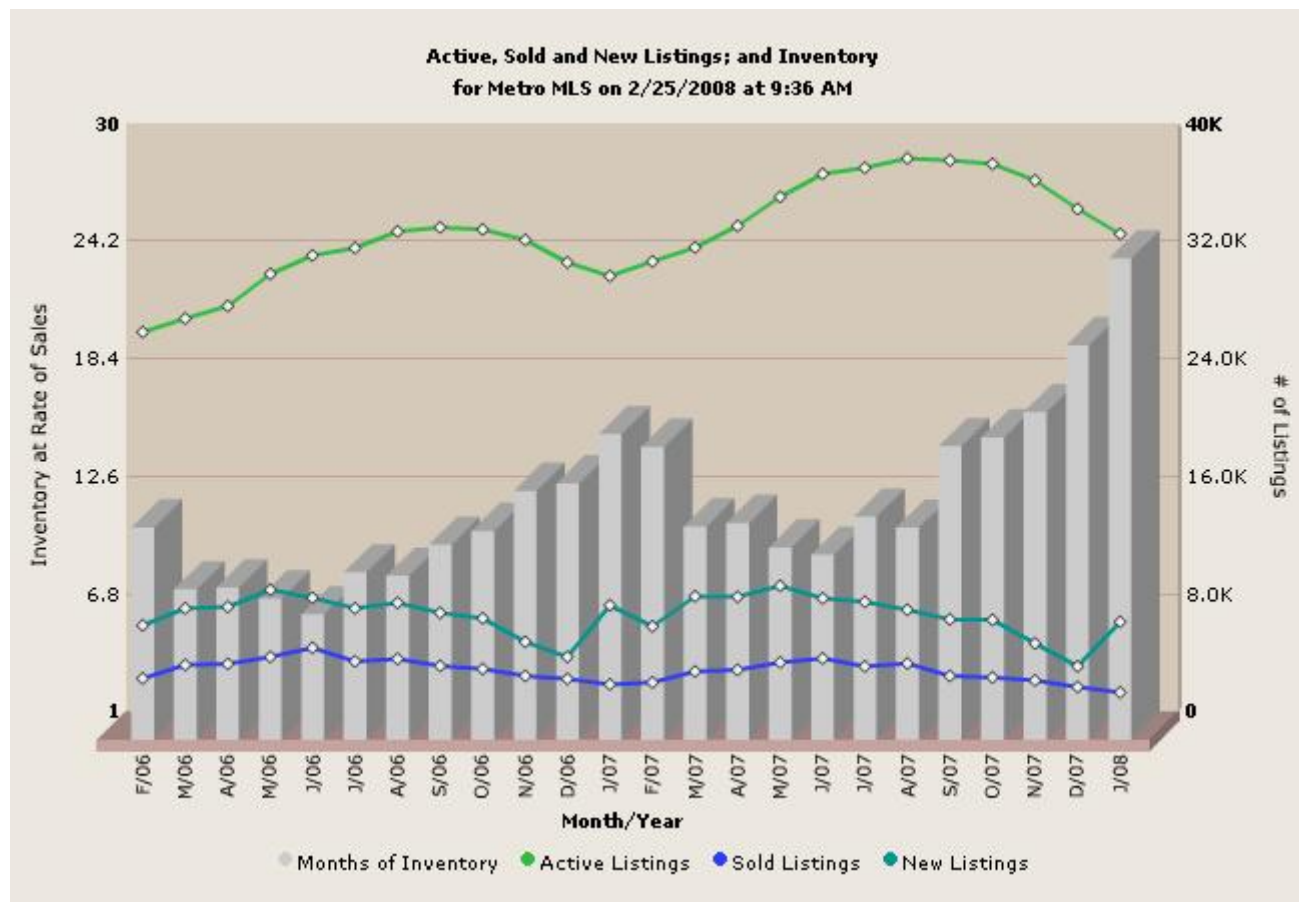

Search Parameters: all listings for Metro MLS